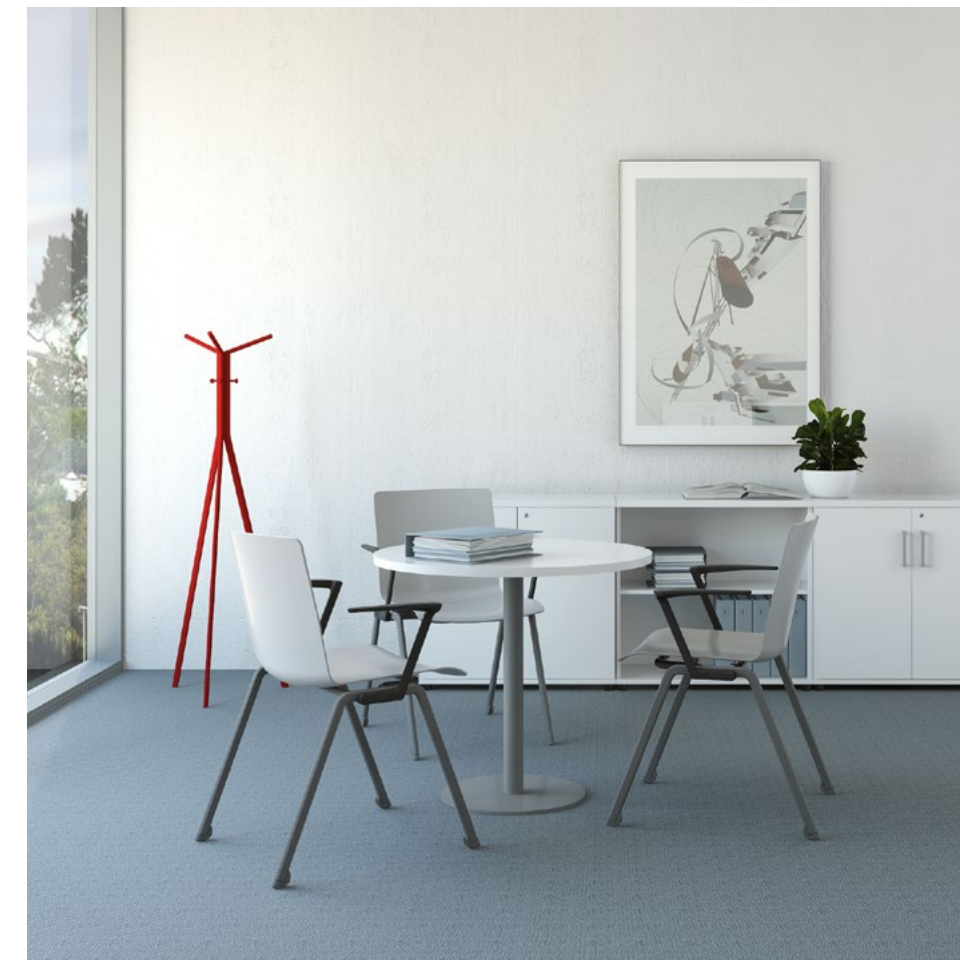

PSC07 x 4 stół składany / folding table
1390 / 695 / 725

SHILA S01 x 6 chair with armrest
590 / 590 / 815

CST08 stół / meeting table
Ø 800 / 730

H11 x 2 szafa / storage
802 / 385 / 777

H12 szafa / storage
802 / 385 / 777

SHILA S01 x 3 chair with armrest
590 / 590 / 815