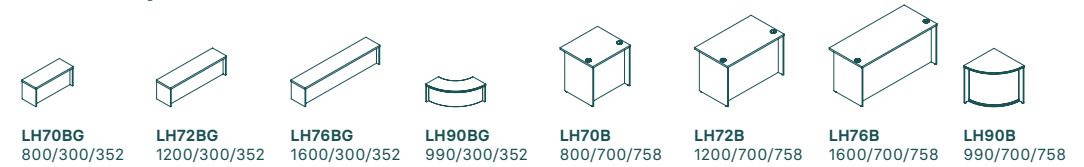

Eko

Vik

Art

Echo

Table

Reception

Common Elements