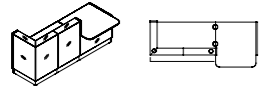

LIN35L
2650 / 1150 / 1622 / 850 / 1105
104 3/8" / 45 2/8" / 63 7/8" / 33 4/8" /
43 4/8"

ALTARO