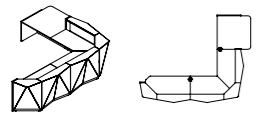

mdd.eu

Alpa

ALP24L
 3967 / 3135 / 2768 / 950 / 1100
 156 1/8" / 123 3/8" / 109 / 37 3/8" / 43 2/8"

Valde

Modern character and dynamic form – Valde reception desk was designed to meet the requirements of a contemporary reception.